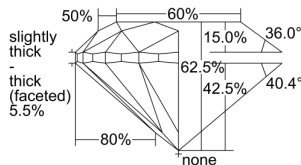

GIA®

FACSIMILE

GIA REPORT 2424072108

Verify this report at GIA.edu

GIA NATURAL DIAMOND DOSSIER®

January 25, 2022
GIA Report Number 2424072108
Shape and Cutting Style ..... Round Brilliant
Measurements ..... 4.84 - 4.87 x 3.04 mm

GRADING RESULTS

Carat Weight ..... 0.46 carat
Color Grade I
Clarity Grade VS1
Cut Grade ..... Very Good

ADDITIONAL GRADING INFORMATION

Polish ..... Very Good
Symmetry ..... Excellent
Fluorescence ..... Faint
Clarity Characteristics..... Crystal, Pinpoint
Inscription(s): GIA 2424072108

PROPORTIONS

Profile to actual proportions