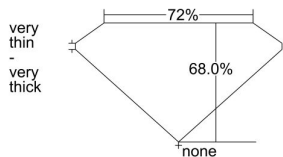

GIA®

FACSIMILE

GIA REPORT 2424227918

Verify this report at GIA.edu

GIA NATURAL DIAMOND DOSSIER®

February 11, 2022

GIA Report Number 2424227918

Shape and Cutting Style ..... Square Modified Brilliant

Measurements ..... 3.85 x 3.69 x 2.51 mm

GRADING RESULTS

Carat Weight ..... 0.30 carat

Color Grade ..... D

Clarity Grade VS1

ADDITIONAL GRADING INFORMATION

Polish ..... Very Good

Symmetry ..... Good

Fluorescence ..... None

Clarity Characteristics..... Crystal, Pinpoint

Inscription(s): GIA 2424227918

PROPORTIONS

Profile not to actual proportions

GRADING SCALES

GIA COLOR SCALE		GIA CLARITY SCALE				
COLORLESS	D	VERY VERY SLIGHTLY INCLUDED	FLAWLESS			
	E		INTERNALLY FLAWLESS			
	F		VVS₁			
	NEAR COLORLESS	G	VERY SLIGHTLY INCLUDED	VVS₂		
		H		VS₁		
		FAINT	I	SLIGHTLY INCLUDED	VS₂	
			J		SI₁	
			LIGHT	K	INCLUDED	SI₂
	L	I₁				
	M	I₂				
N	NOT GRADED	I₃				
O						
P						
Q						
R						
S						
T						
U						
V						
W						
X						
Y						
Z