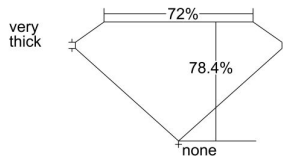

GIA®

FACSIMILE

GIA REPORT 2424333292

Verify this report at GIA.edu

GIA NATURAL DIAMOND DOSSIER®

February 15, 2022
GIA Report Number 2424333292
Shape and Cutting Style ..... Square Modified Brilliant
Measurements ..... 4.38 x 4.37 x 3.43 mm

GRADING RESULTS

Carat Weight ..... 0.60 carat
Color Grade ..... J
Clarity Grade SI1

ADDITIONAL GRADING INFORMATION

Polish ..... Very Good
Symmetry ..... Very Good
Fluorescence ..... Medium Blue
Clarity Characteristics ..... Crystal, Cloud
Inscription(s): GIA 2424333292

PROPORTIONS

Profile not to actual proportions

GRADING SCALES

GIA COLOR SCALE		GIA CLARITY SCALE			
COLORLESS	D	VERY VERY SLIGHTLY INCLUDED	FLAWLESS		
	E		INTERNALLY FLAWLESS		
	F	VERY SLIGHTLY INCLUDED	VVS₁		
	G		VVS₂		
	H		VS₁		
	NEAR COLORLESS	I	SLIGHTLY INCLUDED	VS₂	
		J		SI₁	
		FAINT	K	INCLUDED	SI₂
			L		I₁
			M		I₂
VERT LIGHT	N	LIGHT	I₃		
	O				
	P				
	Q				
	R