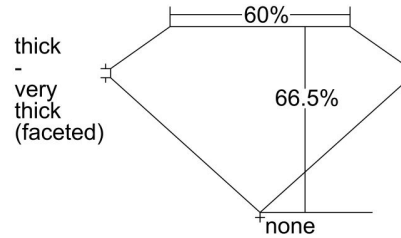

GIA NATURAL DIAMOND GRADING REPORT

February 21, 2022
 GIA Report Number 2424397566
 Shape and Cutting Style Pear Brilliant
 Measurements 9.25 x 5.74 x 3.82 mm

GRADING RESULTS

Carat Weight 1.21 carat
 Color Grade F
 Clarity Grade VS1

Profile not to actual proportions

CLARITY CHARACTERISTICS

KEY TO SYMBOLS*

- Feather
- Pinpoint
- Needle

* Red symbols denote internal characteristics (inclusions). Green or black symbols denote external characteristics (blemishes). Diagram is an approximate representation of the diamond, and symbols shown indicate type, position, and approximate size of clarity characteristics. All clarity characteristics may not be shown. Details of finish are not shown.