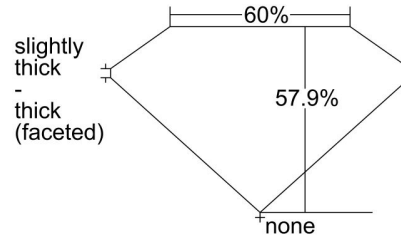

GIA NATURAL DIAMOND GRADING REPORT

February 24, 2022
 GIA Report Number 2424432202
 Shape and Cutting Style Pear Brilliant
 Measurements 11.09 x 6.41 x 3.71 mm

GRADING RESULTS

Carat Weight 1.52 carat
 Color Grade D
 Clarity Grade VS2

ADDITIONAL GRADING INFORMATION

Polish Excellent
 Symmetry Excellent
 Fluorescence Faint
 Inscription(s): GIA 2424432202
Comments: Pinpoints are not shown.

PROPORTIONS

Profile not to actual proportions

CLARITY CHARACTERISTICS

KEY TO SYMBOLS*

- Crystal
- ~ Feather
- \\ Needle

* Red symbols denote internal characteristics (inclusions). Green or black symbols denote external characteristics (blemishes). Diagram is an approximate representation of the diamond, and symbols shown indicate type, position, and approximate size of clarity characteristics. All clarity characteristics may not be shown. Details of finish are not shown.