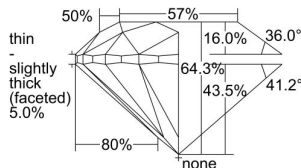

GIA®

FACSIMILE

GIA REPORT 2424698842

Verify this report at GIA.edu

GIA NATURAL DIAMOND DOSSIER®

March 16, 2022
GIA Report Number 2424698842
Shape and Cutting Style ..... Round Brilliant
Measurements ..... 5.28 - 5.32 x 3.41 mm

GRADING RESULTS

Carat Weight ..... 0.60 carat
Color Grade ..... D
Clarity Grade VS1
Cut Grade ..... Very Good

ADDITIONAL GRADING INFORMATION

Polish ..... Excellent
Symmetry ..... Excellent
Fluorescence ..... Medium Blue
Clarity Characteristics..Crystal, Cloud, Pinpoint, Indented Natural
Inscription(s): GIA 2424698842

PROPORTIONS

Profile to actual proportions

GRADING SCALES

GIA COLOR SCALE	GIA CLARITY SCALE	GIA CUT SCALE	
D	FLAWLESS	EXCELLENT	
E	INTERNALLY FLAWLESS		
F		VVS₁	VERY GOOD
G	VVS₂		
H	VS₁	GOOD	
I	VS₂		
J	SI₁	FAIR	
K	SI₂		
L	I₁	POOR	
M			
N			
O	I₂		
P			
Q	I₃		
R			
S			
T			
U			
V			
W			
X			
Y			
Z