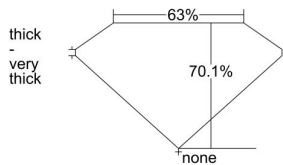

GIA®

FACSIMILE

GIA REPORT 2424794656

Verify this report at GIA.edu

GIA NATURAL DIAMOND DOSSIER®

March 25, 2022
GIA Report Number 2424794656
Shape and Cutting Style ..... Square Emerald Cut
Measurements ..... 4.30 x 4.29 x 3.01 mm

GRADING RESULTS

Carat Weight ..... 0.51 carat
Color Grade ..... F
Clarity Grade S11

ADDITIONAL GRADING INFORMATION

Polish ..... Excellent
Symmetry ..... Very Good
Fluorescence ..... None
Clarity Characteristics ..... Crystal, Cloud, Feather
Inscription(s): GIA 2424794656

PROPORTIONS

Profile not to actual proportions

GRADING SCALES

GIA COLOR SCALE		GIA CLARITY SCALE			
COLORLESS	D	VERY VERY SLIGHTLY INCLUDED	FLAWLESS		
	E		INTERNALLY FLAWLESS		
	F	VERY SLIGHTLY INCLUDED	VVS₁		
	G		VVS₂		
	H		VS₁		
	NEAR COLORLESS	I	SLIGHTLY INCLUDED	VS₂	
		J		S1₁	
		FAINT	K	INCLUDED	S1₂
			L		I₁
			M		I₂
VERT LIGHT	N	LIGHT	I₃		
	O				
	P				
	Q				
	R