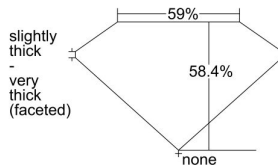

GIA®

FACSIMILE

GIA REPORT 2424850746

Verify this report at GIA.edu

GIA NATURAL DIAMOND DOSSIER®

April 14, 2022
GIA Report Number 2424850746
Shape and Cutting Style ..... Heart Brilliant
Measurements ..... 6.24 x 6.59 x 3.85 mm

GRADING RESULTS

Carat Weight ..... 0.90 carat
Color Grade ..... F
Clarity Grade S11

ADDITIONAL GRADING INFORMATION

Polish ..... Excellent
Symmetry ..... Very Good
Fluorescence ..... Faint
Clarity Characteristics ..... Crystal, Cloud, Feather
Inscription(s): GIA 2424850746

PROPORTIONS

Profile not to actual proportions

GRADING SCALES

GIA COLOR SCALE		GIA CLARITY SCALE	
COLORLESS	D	VERY VERY SLIGHTLY INCLUDED	FLAWLESS
	E		INTERNALLY FLAWLESS
	F		VVS₁
	G		VVS₂
	H		VS₁
	I		VS₂
	J		S1₁
	K		S1₂
	L		I₁
	M		I₂
NEAR COLORLESS	N	SLIGHTLY INCLUDED	I₃
	O		
	P		
	Q		
FAINT	R		
	S		
	T		
	U		
VERY LIGHT	V		
	W		
	X		
	Y		
LIGHT	Z