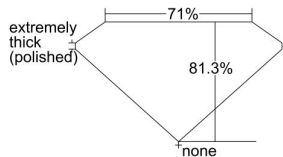

GIA®

FACSIMILE

GIA REPORT 2424879925

Verify this report at GIA.edu

GIA NATURAL DIAMOND DOSSIER®

July 25, 2022
GIA Report Number 2424879925
Shape and Cutting Style ..... Square Modified Brilliant
Measurements ..... 5.01 x 4.81 x 3.91 mm

GRADING RESULTS

Carat Weight ..... 0.91 carat
Color Grade ..... J
Clarity Grade VS1

ADDITIONAL GRADING INFORMATION

Polish ..... Excellent
Symmetry ..... Excellent
Fluorescence ..... Strong Blue
Clarity Characteristics..... Crystal, Cloud, Pinpoint
Inscription(s): GIA 2424879925

PROPORTIONS

Profile not to actual proportions

GRADING SCALES

GIA COLOR SCALE		GIA CLARITY SCALE			
COLORLESS	D	VERY VERY SLIGHTLY INCLUDED	FLAWLESS		
	E		INTERNALLY FLAWLESS		
	F	VERY SLIGHTLY INCLUDED	VVS₁		
	G		VVS₂		
	H		VS₁		
	NEAR COLORLESS	I	SLIGHTLY INCLUDED	VS₂	
		J		SI₁	
		FAINT	K	INCLUDED	SI₂
			L		I₁
			M		I₂
VERY LIGHT	N	LIGHT	I₃		
	O				
	P				
	Q				
	R