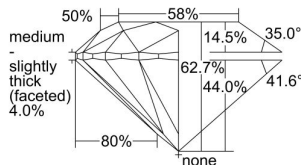

GIA®

FACSIMILE

GIA REPORT 2424955351

Verify this report at GIA.edu

GIA NATURAL DIAMOND DOSSIER®

April 06, 2022
GIA Report Number 2424955351
Shape and Cutting Style ..... Round Brilliant
Measurements ..... 4.68 - 4.71 x 2.94 mm

GRADING RESULTS

Carat Weight ..... 0.40 carat
Color Grade ..... K
Clarity Grade VS1
Cut Grade ..... Excellent

ADDITIONAL GRADING INFORMATION

Polish ..... Excellent
Symmetry ..... Excellent
Fluorescence ..... None
Clarity Characteristics..... Crystal, Pinpoint
Inscription(s): GIA 2424955351

PROPORTIONS

Profile to actual proportions

GRADING SCALES

GIA COLOR SCALE	GIA CLARITY SCALE	GIA CUT SCALE	
D	FLAWLESS	EXCELLENT	
E	INTERNALLY FLAWLESS		
F		VVS₁	VERY GOOD
G	VVS₂		
H	VS₁	GOOD	
I	VS₂		
J	SI₁	FAIR	
K	SI₂		
L	I₁	POOR	
M	I₂		
N	I₃		
O			
P			
Q			
R			
S			
T			
U			
V			
W			
X			
Y			
Z