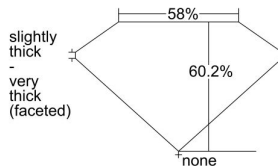

GIA®

FACSIMILE

GIA REPORT 2424964586

Verify this report at GIA.edu

GIA NATURAL DIAMOND DOSSIER®

April 08, 2022
GIA Report Number 2424964586
Shape and Cutting Style ..... Oval Brilliant
Measurements ..... 7.36 x 4.91 x 2.96 mm

GRADING RESULTS

Carat Weight ..... 0.70 carat
Color Grade I
Clarity Grade VVS2

ADDITIONAL GRADING INFORMATION

Polish ..... Excellent
Symmetry ..... Good
Fluorescence ..... Medium Blue
Clarity Characteristics..... Indented Natural, Pinpoint, Cloud,
Surface Graining

Inscription(s): GIA 2424964586

PROPORTIONS

Profile not to actual proportions

GRADING SCALES

GIA COLOR SCALE		GIA CLARITY SCALE			
COLORLESS	D	VERY VERY SLIGHTLY INCLUDED	FLAWLESS		
	E		INTERNALLY FLAWLESS		
	F	VERY SLIGHTLY INCLUDED	VVS₁		
	G		VVS₂		
	H		VS₁		
	NEAR COLORLESS	I	SLIGHTLY INCLUDED	VS₂	
		J		SI₁	
		FAINT	K	INCLUDED	SI₂
			L		I₁
			M		I₂
VERY LIGHT			N	LIGHT	I₃
			O		
			P		
	Q				
	R				
	S				
	T				
	U				
	V				
	W				
	X				
	Y				
	Z