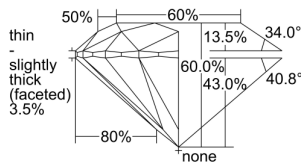

GIA®

FACSIMILE

GIA REPORT 2426137830

Verify this report at GIA.edu

GIA NATURAL DIAMOND DOSSIER®

February 02, 2022
GIA Report Number 2426137830
Shape and Cutting Style ..... Round Brilliant
Measurements ..... 4.32 - 4.35 x 2.60 mm

GRADING RESULTS

Carat Weight ..... 0.30 carat
Color Grade ..... H
Clarity Grade VVS1
Cut Grade ..... Excellent

ADDITIONAL GRADING INFORMATION

Polish ..... Excellent
Symmetry ..... Excellent
Fluorescence ..... Strong Blue
Clarity Characteristics ..... Pinpoint
Inscription(s): GIA 2426137830

PROPORTIONS

GRADING SCALES

GIA COLOR SCALE	GIA CLARITY SCALE	GIA CUT SCALE	
D	FLAWLESS	EXCELLENT	
E	INTERNALLY FLAWLESS		
F		VVS₁	VERY GOOD
G	VVS₂		
H	VS₁	GOOD	
I	VS₂		
J	SI₁	FAIR	
K	SI₂		
L	I₁	POOR	
M			
N			
O	I₂		
P			
Q	I₃		
R			
S			
T			
U			
V			
W			
X			
Y			
Z