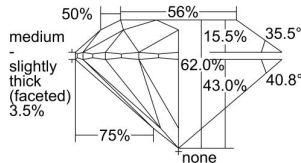

GIA®

FACSIMILE

GIA REPORT 2426166245

Verify this report at GIA.edu

GIA NATURAL DIAMOND DOSSIER®

February 11, 2022
GIA Report Number 2426166245
Shape and Cutting Style ..... Round Brilliant
Measurements ..... 5.19 - 5.21 x 3.22 mm

GRADING RESULTS

Carat Weight ..... 0.54 carat
Color Grade ..... F
Clarity Grade S11
Cut Grade ..... Excellent

ADDITIONAL GRADING INFORMATION

Polish ..... Excellent
Symmetry ..... Excellent
Fluorescence ..... None
Clarity Characteristics ..... Cloud, Crystal
Inscription(s): GIA 2426166245

PROPORTIONS

Profile to actual proportions

GRADING SCALES

GIA COLOR SCALE	GIA CLARITY SCALE	GIA CUT SCALE	
D	FLAWLESS	EXCELLENT	
E	INTERNALLY FLAWLESS		
F		VVS₁	VERY GOOD
G	VVS₂		
H	VS₁	GOOD	
I	VS₂		
J	S1₁	FAIR	
K	S1₂		
L	I₁	POOR	
M	I₂		
N	I₃		
O			
P			
Q			
R			
S			
T			
U			
V			
W			
X			
Y			
Z