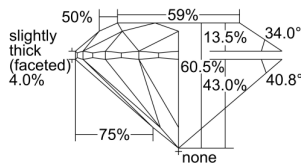

GIA®

FACSIMILE

GIA REPORT 2426213321

Verify this report at GIA.edu

GIA NATURAL DIAMOND DOSSIER®

February 16, 2022
GIA Report Number 2426213321
Shape and Cutting Style ..... Round Brilliant
Measurements ..... 4.40 - 4.41 x 2.67 mm

GRADING RESULTS

Carat Weight ..... 0.32 carat
Color Grade ..... J
Clarity Grade S11
Cut Grade ..... Excellent

ADDITIONAL GRADING INFORMATION

Polish ..... Excellent
Symmetry ..... Excellent
Fluorescence ..... Medium Blue
Clarity Characteristics ..... Crystal, Cloud
Inscription(s): GIA 2426213321

PROPORTIONS

Profile to actual proportions

GRADING SCALES

GIA COLOR SCALE

COLORLESS	D
	E
	F
	G
	H
	I
	J
NEAR COLORLESS	K
	L
Faint	M
	N
	O
	P
	R
	S
	T
	U
	V
	W
	X
	Y
Light	Z

GIA CLARITY SCALE

FLAWLESS	VERY VERY SLIGHTLY INCLUDED	VVS₁	
			VVS₂
INTERNALLY FLAWLESS	VERY SLIGHTLY INCLUDED	VS₁	
		VS₂	
SLIGHTLY INCLUDED	SLIGHTLY INCLUDED	S1₁	
		S1₂	
INCLUDED	INCLUDED	I₁	
		I₂	
		I₃	

GIA CUT SCALE

EXCELLENT	VERY GOOD	GOOD	FAIR	POOR