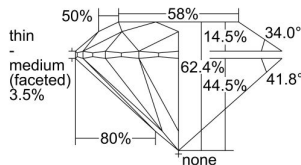

GIA®

FACSIMILE

GIA REPORT 2426219342

Verify this report at GIA.edu

GIA NATURAL DIAMOND DOSSIER®

February 03, 2022
GIA Report Number 2426219342
Shape and Cutting Style ..... Round Brilliant
Measurements ..... 4.76 - 4.77 x 2.97 mm

GRADING RESULTS

Carat Weight ..... 0.41 carat
Color Grade I
Clarity Grade VS2
Cut Grade ..... Excellent

ADDITIONAL GRADING INFORMATION

Polish ..... Excellent
Symmetry ..... Excellent
Fluorescence ..... Medium Blue
Clarity Characteristics ..... Crystal
Inscription(s): GIA 2426219342

PROPORTIONS

Profile to actual proportions

GRADING SCALES

GIA COLOR SCALE	GIA CLARITY SCALE	GIA CUT SCALE	
D	FLAWLESS	EXCELLENT	
E	INTERNALLY FLAWLESS		
F		VVS₁	VERY GOOD
G	VVS₂		
H	VS₁	GOOD	
I	VS₂		
J	SI₁	FAIR	
K	SI₂		
L	I₁	POOR	
M	I₂		
N	I₃		
O			
P			
Q			
R			
S			
T			
U			
V			
W			
X			
Y			
Z