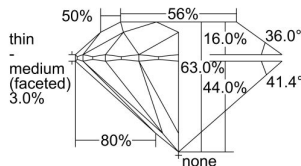

GIA®

FACSIMILE

GIA REPORT 2426239984

Verify this report at GIA.edu

GIA NATURAL DIAMOND DOSSIER®

February 04, 2022
GIA Report Number 2426239984
Shape and Cutting Style ..... Round Brilliant
Measurements ..... 4.29 - 4.33 x 2.72 mm

GRADING RESULTS

Carat Weight ..... 0.30 carat
Color Grade ..... H
Clarity Grade VVS1
Cut Grade ..... Excellent

ADDITIONAL GRADING INFORMATION

Polish ..... Excellent
Symmetry ..... Excellent
Fluorescence ..... Faint
Clarity Characteristics ..... Pinpoint, Cavity, Natural
Inscription(s): GIA 2426239984

PROPORTIONS

Profile to actual proportions

GRADING SCALES

GIA COLOR SCALE	GIA CLARITY SCALE	GIA CUT SCALE
COLOREDLESS	FLAWLESS	EXCELLENT
D	INTERNALLY FLAWLESS	
E	VVS₁	VERY GOOD
F		
G	VS₁	GOOD
H		
I	SI₁	FAIR
J		
K	I₁	POOR
L		
M	I₂	
N	I₃	
O		
P		
Q		
R		
S		
T		
U		
V		
W		
X		
Y		
Z