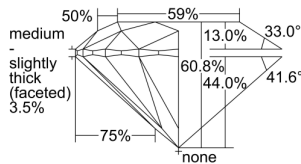

GIA®

FACSIMILE

GIA REPORT 2426295558

Verify this report at GIA.edu

GIA NATURAL DIAMOND DOSSIER®

February 09, 2022
GIA Report Number 2426295558
Shape and Cutting Style ..... Round Brilliant
Measurements ..... 5.53 - 5.56 x 3.37 mm

GRADING RESULTS

Carat Weight ..... 0.63 carat
Color Grade ..... E
Clarity Grade S11
Cut Grade ..... Excellent

ADDITIONAL GRADING INFORMATION

Polish ..... Excellent
Symmetry ..... Excellent
Fluorescence ..... None
Clarity Characteristics ..... Cloud
Inscription(s): GIA 2426295558

PROPORTIONS

Profile to actual proportions

GRADING SCALES

GIA COLOR SCALE	GIA CLARITY SCALE	GIA CUT SCALE	
D	FLAWLESS	EXCELLENT	
E	INTERNALLY FLAWLESS		
F		VVS₁	VERY GOOD
G	VVS₂		
H	VS₁	GOOD	
I	VS₂		
J	S1₁	FAIR	
K	S1₂		
L	I₁	POOR	
M	I₂		
N	I₃		
O			
P			
Q			
R			
S			
T			
U			
V			
W			
X			
Y			
Z