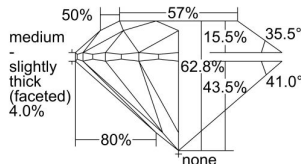

GIA®

FACSIMILE

GIA REPORT 2426304685

Verify this report at GIA.edu

GIA NATURAL DIAMOND DOSSIER®

February 11, 2022
GIA Report Number 2426304685
Shape and Cutting Style ..... Round Brilliant
Measurements ..... 5.28 - 5.31 x 3.32 mm

GRADING RESULTS

Carat Weight ..... 0.57 carat
Color Grade L
Clarity Grade S11
Cut Grade ..... Excellent

ADDITIONAL GRADING INFORMATION

Polish ..... Excellent
Symmetry ..... Excellent
Fluorescence ..... None
Clarity Characteristics ..... Crystal
Inscription(s): GIA 2426304685

PROPORTIONS

Profile to actual proportions

GRADING SCALES

GIA COLOR SCALE

COLORED	D
	E
	F
	G
	H
	I
	J
NEAR COLORLESS	K
	L
	M
Faint	N
	O
	P
	R
	S
	T
	U
	V
	W
	X
	Y
Light	Z

GIA CLARITY SCALE

FLAWLESS	VERY VERY SLIGHTLY INCLUDED	VVS₁	VVS₂	VS₁	VS₂	S1₁	S1₂	I₁	I₂	I₃	
											INTERNALLY FLAWLESS

GIA CUT SCALE

EXCELLENT
VERY GOOD
GOOD
FAIR
POOR