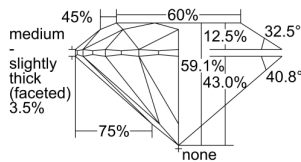

GIA®

FACSIMILE

GIA REPORT 2426307444

Verify this report at GIA.edu

GIA NATURAL DIAMOND DOSSIER®

February 11, 2022
GIA Report Number 2426307444
Shape and Cutting Style ..... Round Brilliant
Measurements ..... 5.35 - 5.36 x 3.16 mm

GRADING RESULTS

Carat Weight ..... 0.55 carat
Color Grade ..... G
Clarity Grade S11
Cut Grade ..... Excellent

ADDITIONAL GRADING INFORMATION

Polish ..... Excellent
Symmetry ..... Excellent
Fluorescence ..... Faint
Clarity Characteristics ..... Crystal, Cloud
Inscription(s): GIA 2426307444

PROPORTIONS

Profile to actual proportions

GRADING SCALES

GIA COLOR SCALE	GIA CLARITY SCALE	GIA CUT SCALE
COLOURLESS	FLAWLESS	EXCELLENT
D	INTERNALLY FLAWLESS	
E	VVS₁	VERY GOOD
F		
G	VVS₂	
H	VS₁	GOOD
I		
J	VS₂	
K	SI₁	FAIR
L		
M	SI₂	
N	I₁	POOR
O		
P	I₂	
Q	I₃	
R		
S		
T		
U		
V		
W		
X		
Y		
Z