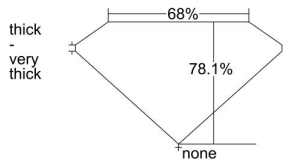

GIA®

FACSIMILE

GIA REPORT 2426557778

Verify this report at GIA.edu

GIA NATURAL DIAMOND DOSSIER®

March 03, 2022
GIA Report Number 2426557778
Shape and Cutting Style ..... Square Modified Brilliant
Measurements ..... 4.51 x 4.37 x 3.42 mm

GRADING RESULTS

Carat Weight ..... 0.61 carat
Color Grade ..... J
Clarity Grade VVS2

ADDITIONAL GRADING INFORMATION

Polish ..... Excellent
Symmetry ..... Very Good
Fluorescence ..... None
Clarity Characteristics..... Needle, Pinpoint, Cloud
Inscription(s): GIA 2426557778

PROPORTIONS

Profile not to actual proportions

GRADING SCALES

GIA COLOR SCALE		GIA CLARITY SCALE			
COLORLESS	D	VERY VERY SLIGHTLY INCLUDED	FLAWLESS		
	E		INTERNALLY FLAWLESS		
	F	VERY SLIGHTLY INCLUDED	VVS₁		
	G		VVS₂		
	H		VS₁		
	NEAR COLORLESS	I	SLIGHTLY INCLUDED	VS₂	
		J		SI₁	
		FAINT	K	INCLUDED	SI₂
			L		I₁
			M		I₂
VERT LIGHT	N	LIGHT	I₃		
	O				
	P				
	Q				
	R