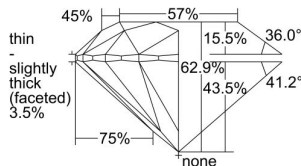

GIA®

FACSIMILE

GIA REPORT 2426576981

Verify this report at GIA.edu

GIA NATURAL DIAMOND DOSSIER®

March 04, 2022
GIA Report Number 2426576981
Shape and Cutting Style ..... Round Brilliant
Measurements ..... 4.25 - 4.27 x 2.68 mm

GRADING RESULTS

Carat Weight ..... 0.30 carat
Color Grade I
Clarity Grade VS1
Cut Grade ..... Excellent

ADDITIONAL GRADING INFORMATION

Polish ..... Excellent
Symmetry ..... Excellent
Fluorescence ..... Faint
Clarity Characteristics ..... Cloud, Crystal, Needle
Inscription(s): GIA 2426576981

PROPORTIONS

Profile to actual proportions