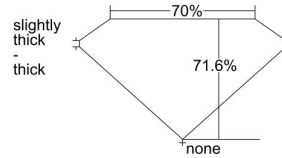

GIA®

FACSIMILE

GIA REPORT 2426654484

Verify this report at GIA.edu

GIA NATURAL DIAMOND DOSSIER®

March 12, 2022
GIA Report Number 2426654484
Shape and Cutting Style ..... Square Modified Brilliant
Measurements ..... 4.34 x 4.31 x 3.09 mm

GRADING RESULTS

Carat Weight ..... 0.50 carat
Color Grade ..... F
Clarity Grade VS2

ADDITIONAL GRADING INFORMATION

Polish ..... Excellent
Symmetry ..... Very Good
Fluorescence ..... None
Clarity Characteristics ..... Feather, Cloud, Cavity
Inscription(s): GIA 2426654484

PROPORTIONS

Profile not to actual proportions

GRADING SCALES

GIA COLOR SCALE		GIA CLARITY SCALE			
COLORLESS	D	VERY VERY SLIGHTLY INCLUDED	FLAWLESS		
	E		INTERNALLY FLAWLESS		
	F		VVS₁		
	NEAR COLORLESS	G	VVS₂		
		H	VERY SLIGHTLY INCLUDED	VS₁	
		I		VS₂	
		FAINT	J	SLIGHTLY INCLUDED	SI₁
			K		SI₂
	L		I₁		
	VERT LIGHT		M	INCLUDED	I₂
N			I₃		
O					
P					
Q					
LIGHT	R				
	S				
	T				
	U				
	V				
W					
X					
Y					
Z