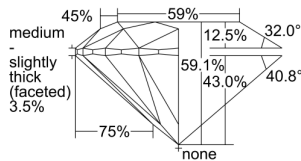

GIA®

FACSIMILE

GIA REPORT 2426676363

Verify this report at GIA.edu

GIA NATURAL DIAMOND DOSSIER®

March 17, 2022
GIA Report Number 2426676363
Shape and Cutting Style ..... Round Brilliant
Measurements ..... 5.20 - 5.23 x 3.08 mm

GRADING RESULTS

Carat Weight ..... 0.51 carat
Color Grade ..... E
Clarity Grade VS1
Cut Grade ..... Excellent

ADDITIONAL GRADING INFORMATION

Polish ..... Excellent
Symmetry ..... Excellent
Fluorescence ..... None
Clarity Characteristics ..... Cloud, Crystal, Pinpoint
Inspection(s): GIA 2426676363

PROPORTIONS

Profile to actual proportions

GRADING SCALES

GIA COLOR SCALE	GIA CLARITY SCALE	GIA CUT SCALE	
D	FLAWLESS	EXCELLENT	
E	INTERNALLY FLAWLESS		
F		VVS₁	VERY GOOD
G	VVS₂		
H	VS₁	GOOD	
I	VS₂		
J	SI₁	FAIR	
K	SI₂		
L	I₁	POOR	
M	I₂		
N	I₃		
O			
P			
Q			
R			
S			
T			
U			
V			
W			
X			
Y			
Z