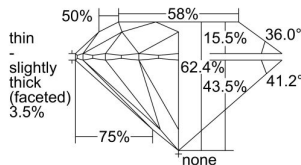

GIA®

FACSIMILE

GIA REPORT 2426689406

Verify this report at gia.edu

GIA NATURAL DIAMOND DOSSIER®

March 15, 2022
GIA Report Number 2426689406
Shape and Cutting Style ..... Round Brilliant
Measurements ..... 5.67 - 5.69 x 3.55 mm

GRADING RESULTS

Carat Weight ..... 0.70 carat
Color Grade ..... D
Clarity Grade S11
Cut Grade ..... Excellent

ADDITIONAL GRADING INFORMATION

Polish ..... Excellent
Symmetry ..... Very Good
Fluorescence ..... None
Clarity Characteristics..... Crystal, Feather, Cavity
Inscription(s): GIA 2426689406

PROPORTIONS

GRADING SCALES

GIA COLOR SCALE	GIA CLARITY SCALE	GIA CUT SCALE	
D	FLAWLESS	EXCELLENT	
E	INTERNALLY FLAWLESS		
F		VVS₁	VERY GOOD
G	VVS₂		
H	VS₁	GOOD	
I	VS₂		
J	S1₁	FAIR	
K	S1₂		
L	I₁	POOR	
M	I₂		
N	I₃		
O			
P			
Q			
R			
S			
T			
U			
V			
W			
X			
Y			
Z