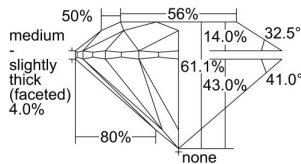

GIA®

FACSIMILE

GIA REPORT 2426690929

Verify this report at GIA.edu

GIA NATURAL DIAMOND DOSSIER®

March 15, 2022
GIA Report Number 2426690929
Shape and Cutting Style ..... Round Brilliant
Measurements ..... 4.93 - 4.96 x 3.02 mm

GRADING RESULTS

Carat Weight ..... 0.45 carat
Color Grade ..... D
Clarity Grade VS1
Cut Grade ..... Excellent

ADDITIONAL GRADING INFORMATION

Polish ..... Excellent
Symmetry ..... Excellent
Fluorescence ..... Faint
Clarity Characteristics ..... Crystal
Inscription(s): GIA 2426690929

PROPORTIONS

Profile to actual proportions

GRADING SCALES

GIA COLOR SCALE	GIA CLARITY SCALE	GIA CUT SCALE	
D	FLAWLESS	EXCELLENT	
E	INTERNALLY FLAWLESS		
F		VVS₁	VERY GOOD
G	VVS₂		
H	VS₁	GOOD	
I	VS₂		
J	SI₁	FAIR	
K	SI₂		
L	I₁	POOR	
M	I₂		
N	I₃		
O			
P			
Q			
R			
S			
T			
U			
V			
W			
X			
Y			
Z