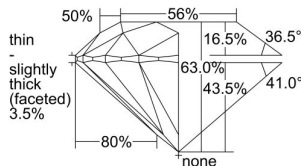

GIA®

FACSIMILE

GIA REPORT 2426711396

Verify this report at GIA.edu

GIA NATURAL DIAMOND DOSSIER®

March 16, 2022
GIA Report Number 2426711396
Shape and Cutting Style ..... Round Brilliant
Measurements ..... 4.25 - 4.29 x 2.69 mm

GRADING RESULTS

Carat Weight ..... 0.30 carat
Color Grade ..... D
Clarity Grade S11
Cut Grade ..... Excellent

ADDITIONAL GRADING INFORMATION

Polish ..... Excellent
Symmetry ..... Excellent
Fluorescence ..... Faint
Clarity Characteristics..... Feather, Cloud, Crystal, Cavity
Inscription(s): GIA 2426711396

PROPORTIONS

Profile to actual proportions

GRADING SCALES

GIA COLOR SCALE	GIA CLARITY SCALE	GIA CUT SCALE
COLOURESS	FLAWLESS	EXCELLENT
D	INTERNALLY FLAWLESS	
E	VVS₁	VERY GOOD
F		
G	VS₁	GOOD
H		
I	SI₁	FAIR
J		
K	I₁	POOR
L		
M	I₂	
N	I₃	
O		
P		
Q		
R		
S		
T		
U		
V		
W		
X		
Y		
Z