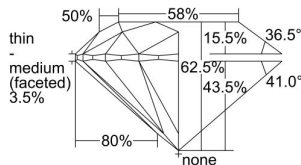

GIA®

FACSIMILE

GIA REPORT 2426729443

Verify this report at GIA.edu

GIA NATURAL DIAMOND DOSSIER®

March 17, 2022
GIA Report Number 2426729443
Shape and Cutting Style ..... Round Brilliant
Measurements ..... 5.67 - 5.70 x 3.55 mm

GRADING RESULTS

Carat Weight ..... 0.70 carat
Color Grade ..... G
Clarity Grade VS1
Cut Grade ..... Excellent

ADDITIONAL GRADING INFORMATION

Polish ..... Excellent
Symmetry ..... Excellent
Fluorescence ..... None
Clarity Characteristics ..... Cloud
Inscription(s): GIA 2426729443

PROPORTIONS

Profile to actual proportions

GRADING SCALES

GIA COLOR SCALE	GIA CLARITY SCALE	GIA CUT SCALE	
D	FLAWLESS	EXCELLENT	
E	INTERNALLY FLAWLESS		
F		VVS₁	VERY GOOD
G	VVS₂		
H	VS₁	GOOD	
I	VS₂		
J	SI₁	FAIR	
K	SI₂		
L	I₁	POOR	
M			
N			
O	I₂		
P			
Q			
R	I₃		
S			
T			
U			
V			
W			
X			
Y			
Z