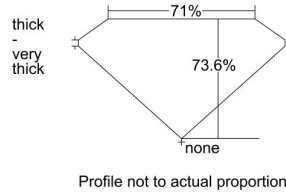

GIA®

FACSIMILE

GIA REPORT 2426748661

Verify this report at GIA.edu

GIA NATURAL DIAMOND DOSSIER®

March 24, 2022
GIA Report Number **2426748661**
Shape and Cutting Style ..... **Square Modified Brilliant**
Measurements ..... **5.28 x 5.25 x 3.86 mm**

GRADING RESULTS

Carat Weight ..... **0.91 carat**
Color Grade ..... **E**
Clarity Grade **VS1**

ADDITIONAL GRADING INFORMATION

Polish ..... **Excellent**
Symmetry ..... **Very Good**
Fluorescence ..... **None**
Clarity Characteristics..... **Cloud, Crystal, Pinpoint**
Inscription(s): **GIA 2426748661**

PROPORTIONS

GRADING SCALES

GIA COLOR SCALE		GIA CLARITY SCALE			
COLORLESS	D	VERY VERY SLIGHTLY INCLUDED	FLAWLESS		
	E		INTERNALLY FLAWLESS		
	F		VS₁		
	NEAR COLORLESS	G	VERY SLIGHTLY INCLUDED	VS₂	
		H		VS₁	
		FAINT	I	SLIGHTLY INCLUDED	VS₂
			J		SI₁
			K	INCLUDED	SI₂
	LIGHT	L	INCLUDED	I₁	
		M		I₂	
N		I₃			
O					
P					
Q					
R					
S					
T					
U					
V					
W					
X					
Y					
Z