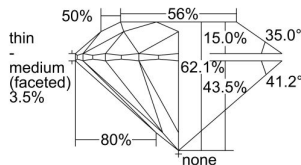

GIA®

FACSIMILE

GIA REPORT 2426826751

Verify this report at GIA.edu

GIA NATURAL DIAMOND DOSSIER®

March 29, 2022
GIA Report Number 2426826751
Shape and Cutting Style ..... Round Brilliant
Measurements ..... 4.30 - 4.32 x 2.68 mm

GRADING RESULTS

Carat Weight ..... 0.30 carat
Color Grade ..... F
Clarity Grade VVS1
Cut Grade ..... Excellent

ADDITIONAL GRADING INFORMATION

Polish ..... Excellent
Symmetry ..... Excellent
Fluorescence ..... Medium Blue
Clarity Characteristics ..... Pinpoint
Inscription(s): GIA 2426826751

PROPORTIONS

Profile to actual proportions

GRADING SCALES

GIA COLOR SCALE	GIA CLARITY SCALE	GIA CUT SCALE
COLOURLESS	FLAWLESS	EXCELLENT
D	INTERNALLY FLAWLESS	
E	VVS₁	VERY GOOD
F		
G	VS₁	GOOD
H		
I	SI₁	FAIR
J		
K	I₁	POOR
L		
M	I₂	
N		
O	I₃	
P		
VERY LIGHT		
Q		
R		
S		
T		
U		
VERY LIGHT		
V		
W		
X		
Y		
Z