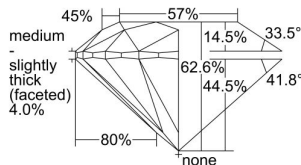

GIA®

FACSIMILE

GIA REPORT 2426842705

Verify this report at GIA.edu

GIA NATURAL DIAMOND DOSSIER®

March 31, 2022
GIA Report Number **2426842705**
Shape and Cutting Style ..... **Round Brilliant**
Measurements ..... **4.79 - 4.81 x 3.01 mm**

GRADING RESULTS

Carat Weight ..... **0.42 carat**
Color Grade ..... **G**
Clarity Grade ..... **Internally Flawless**
Cut Grade ..... **Excellent**

ADDITIONAL GRADING INFORMATION

Polish ..... **Excellent**
Symmetry ..... **Excellent**
Fluorescence ..... **None**
Clarity Characteristics..... **Minor Details of Polish**
Inspection(s): GIA 2426842705

PROPORTIONS

Profile to actual proportions

GRADING SCALES

GIA COLOR SCALE	GIA CLARITY SCALE	GIA CUT SCALE	
D	FLAWLESS	EXCELLENT	
E	INTERNALLY FLAWLESS		
F		VVS₁	VERY GOOD
G	VVS₂		
H	VS₁	GOOD	
I	VS₂		
J	SI₁	FAIR	
K	SI₂		
L	I₁	POOR	
M	I₂		
N	I₃		
O			
P			
Q			
R			
S			
T			
U			
V			
W			
X			
Y			
Z