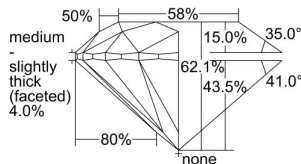

GIA®

FACSIMILE

GIA REPORT 2426848576

Verify this report at GIA.edu

GIA NATURAL DIAMOND DOSSIER®

May 09, 2022
GIA Report Number 2426848576
Shape and Cutting Style ..... Round Brilliant
Measurements ..... 4.70 - 4.74 x 2.93 mm

GRADING RESULTS

Carat Weight ..... 0.40 carat
Color Grade ..... F
Clarity Grade VS1
Cut Grade ..... Excellent

ADDITIONAL GRADING INFORMATION

Polish ..... Excellent
Symmetry ..... Excellent
Fluorescence ..... None
Clarity Characteristics ..... Crystal, Pinpoint
Inscription(s): GIA 2426848576

PROPORTIONS

Profile to actual proportions

GRADING SCALES

GIA COLOR SCALE	GIA CLARITY SCALE	GIA CUT SCALE	
D	FLAWLESS	EXCELLENT	
E	INTERNALLY FLAWLESS		
F		VVS₁	VERY GOOD
G	VVS₂		
H	VS₁	GOOD	
I	VS₂		
J	SI₁	FAIR	
K	SI₂		
L	I₁	POOR	
M			
N			
O	I₂		
P			
Q			
R	I₃		
S			
T			
U			
V			
W			
X			
Y			
Z