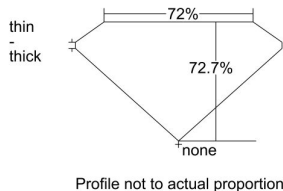

GIA®

FACSIMILE

GIA REPORT 2426880847

Verify this report at GIA.edu

GIA NATURAL DIAMOND DOSSIER®

April 01, 2022
GIA Report Number 2426880847
Shape and Cutting Style ..... Square Modified Brilliant
Measurements ..... 4.75 x 4.60 x 3.35 mm

GRADING RESULTS

Carat Weight ..... 0.60 carat
Color Grade ..... D
Clarity Grade SI2

ADDITIONAL GRADING INFORMATION

Polish ..... Excellent
Symmetry ..... Very Good
Fluorescence ..... None
Clarity Characteristics ..... Crystal
Inscription(s): GIA 2426880847

PROPORTIONS

GRADING SCALES

GIA COLOR SCALE		GIA CLARITY SCALE				
COLORLESS	D	VERY VERY SLIGHTLY INCLUDED	FLAWLESS			
	E		INTERNALLY FLAWLESS			
	F		VVS₁			
	NEAR COLORLESS	G	VERY SLIGHTLY INCLUDED	VVS₂		
		H		VS₁		
		FAINT	I	SLIGHTLY INCLUDED	VS₂	
			J		SI₁	
			LIGHT	K	INCLUDED	SI₂
	L	I₁				
	M	I₂				
N	NOT GRADED	I₃				
O						
P						
Q						
R						
S						
T						
U						
V						
W						
X						
Y						
Z