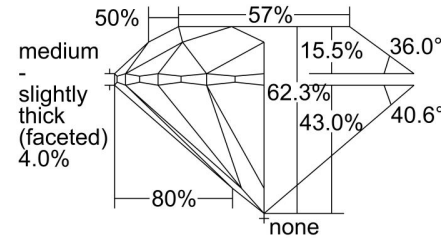

### GIA NATURAL DIAMOND GRADING REPORT

April 13, 2022  
 GIA Report Number ..... 2426923603  
 Shape and Cutting Style ..... Round Brilliant  
 Measurements ..... 8.25 - 8.30 x 5.15 mm

### GRADING RESULTS

Carat Weight ..... 2.20 carat  
 Color Grade ..... H  
 Clarity Grade ..... SI1  
 Cut Grade ..... Excellent

### PROPORTIONS

Profile to actual proportions