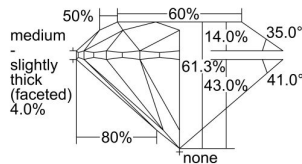

GIA®

FACSIMILE

GIA REPORT 2426978604

Verify this report at GIA.edu

GIA NATURAL DIAMOND DOSSIER®

April 07, 2022
GIA Report Number **2426978604**
Shape and Cutting Style ..... **Round Brilliant**
Measurements ..... **3.73 - 3.74 x 2.29 mm**

GRADING RESULTS

Carat Weight ..... **0.20 carat**
Color Grade ..... **I**
Clarity Grade **VVS2**
Cut Grade ..... **Excellent**

ADDITIONAL GRADING INFORMATION

Polish ..... **Excellent**
Symmetry ..... **Excellent**
Fluorescence ..... **None**
Clarity Characteristics..... **Needle, Pinpoint, Indented Natural**
Inspection(s): **GIA 2426978604**

PROPORTIONS

Profile to actual proportions

GRADING SCALES

GIA COLOR SCALE	GIA CLARITY SCALE	GIA CUT SCALE	
D	FLAWLESS	EXCELLENT	
E	INTERNALLY FLAWLESS		
F		VVS₁	VERY GOOD
G	VVS₂		
H	VS₁	GOOD	
I	VS₂		
J	SI₁	FAIR	
K	SI₂		
L	I₁	POOR	
M			
N			
O	I₂		
P			
Q	I₃		
R			
S			
T			
U			
V			
W			
X			
Y			
Z