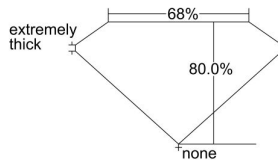

GIA®

FACSIMILE

GIA REPORT 2426982719

Verify this report at GIA.edu

GIA NATURAL DIAMOND DOSSIER®

April 08, 2022
GIA Report Number 2426982719
Shape and Cutting Style ..... Square Modified Brilliant
Measurements ..... 5.06 x 4.85 x 3.88 mm

GRADING RESULTS

Carat Weight ..... 0.90 carat
Color Grade ..... G
Clarity Grade VVS2

ADDITIONAL GRADING INFORMATION

Polish ..... Excellent
Symmetry ..... Very Good
Fluorescence ..... Faint
Clarity Characteristics ..... Feather, Pinpoint
Inscription(s): GIA 2426982719

PROPORTIONS

Profile not to actual proportions

GRADING SCALES

GIA COLOR SCALE		GIA CLARITY SCALE			
COLORLESS	D	VERY VERY SLIGHTLY INCLUDED	FLAWLESS		
	E		INTERNALLY FLAWLESS		
	F	VERY SLIGHTLY INCLUDED	VVS₁		
	G		VVS₂		
	H		VS₁		
	NEAR COLORLESS	I	VERY SLIGHTLY INCLUDED	VS₂	
		J		SI₁	
		FAINT	K	SLIGHTLY INCLUDED	SI₂
			L		I₁
			M		I₂
VERT LIGHT	N	INCLUDED	I₃		
	O				
	P				
	Q				
	R				
	S				
	T				
LIGHT	U				
	V				
	W				
	X				
Y					
Z