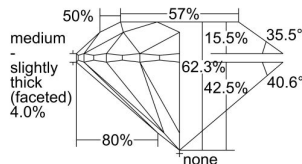

GIA®

FACSIMILE

GIA REPORT 2427074131

Verify this report at GIA.edu

GIA NATURAL DIAMOND DOSSIER®

January 21, 2022
GIA Report Number **2427074131**
Shape and Cutting Style ..... **Round Brilliant**
Measurements ..... **5.02 - 5.09 x 3.15 mm**

GRADING RESULTS

Carat Weight ..... **0.50 carat**
Color Grade ..... **G**
Clarity Grade **S11**
Cut Grade ..... **Excellent**

ADDITIONAL GRADING INFORMATION

Polish ..... **Excellent**
Symmetry ..... **Very Good**
Fluorescence ..... **Faint**
Clarity Characteristics..... **Cavity, Feather**
Inscription(s): **GIA 2427074131**

PROPORTIONS

Profile to actual proportions

GRADING SCALES

GIA COLOR SCALE	GIA CLARITY SCALE	GIA CUT SCALE	
D	FLAWLESS	EXCELLENT	
E	INTERNALLY FLAWLESS		
F		VVS₁	VERY GOOD
G	VVS₂		
H	VS₁	GOOD	
I	VS₂		
J	S1₁	FAIR	
K	S1₂		
L	I₁	POOR	
M	I₂		
N	I₃		
O			
P			
Q			
R			
S			
T			
U			
V			
W			
X			
Y			
Z