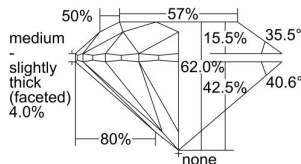

GIA®

FACSIMILE

GIA REPORT 2427081671

Verify this report at GIA.edu

GIA NATURAL DIAMOND DOSSIER®

January 22, 2022
GIA Report Number **2427081671**
Shape and Cutting Style ..... **Round Brilliant**
Measurements ..... **4.27 - 4.28 x 2.65 mm**

GRADING RESULTS

Carat Weight ..... **0.30 carat**
Color Grade ..... **I**
Clarity Grade **S11**
Cut Grade ..... **Excellent**

ADDITIONAL GRADING INFORMATION

Polish ..... **Excellent**
Symmetry ..... **Excellent**
Fluorescence ..... **None**
Clarity Characteristics..... **Crystal, Cloud**
Inscription(s): **GIA 2427081671**

PROPORTIONS

Profile to actual proportions