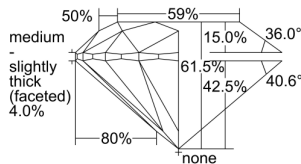

GIA®

FACSIMILE

GIA REPORT 2427088451

Verify this report at GIA.edu

GIA NATURAL DIAMOND DOSSIER®

February 03, 2022
GIA Report Number **2427088451**
Shape and Cutting Style ..... **Round Brilliant**
Measurements ..... **5.37 - 5.41 x 3.31 mm**

GRADING RESULTS

Carat Weight ..... **0.60 carat**
Color Grade ..... **F**
Clarity Grade **S11**
Cut Grade ..... **Excellent**

ADDITIONAL GRADING INFORMATION

Polish ..... **Very Good**
Symmetry ..... **Excellent**
Fluorescence ..... **None**
Clarity Characteristics ..... **Crystal, Cloud**
Inscription(s): **GIA 2427088451**

PROPORTIONS

Profile to actual proportions

GRADING SCALES

GIA COLOR SCALE	GIA CLARITY SCALE	GIA CUT SCALE	
D	FLAWLESS	EXCELLENT	
E	INTERNALLY FLAWLESS		
F		VVS₁	VERY GOOD
G	VVS₂		
H	VS₁	GOOD	
I	VS₂		
J	S1₁	FAIR	
K	S1₂		
L	I₁	POOR	
M	I₂		
N	I₃		
O			
P			
Q			
R			
S			
T			
U			
V			
W			
X			
Y			
Z