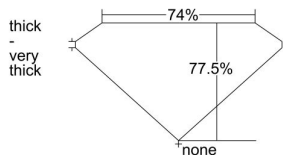

GIA®

FACSIMILE

GIA REPORT 2427099163

Verify this report at GIA.edu

GIA NATURAL DIAMOND DOSSIER®

February 01, 2022
GIA Report Number 2427099163
Shape and Cutting Style ..... Square Modified Brilliant
Measurements ..... 4.71 x 4.66 x 3.61 mm

GRADING RESULTS

Carat Weight ..... 0.72 carat
Color Grade ..... L, Faint Brown
Clarity Grade VS1

ADDITIONAL GRADING INFORMATION

Polish ..... Excellent
Symmetry ..... Very Good
Fluorescence ..... Faint
Clarity Characteristics..... Crystal, Cloud, Needle, Pinpoint
Inscription(s): GIA 2427099163

PROPORTIONS

Profile not to actual proportions

GRADING SCALES

GIA COLOR SCALE		GIA CLARITY SCALE			
COLORLESS	D	VERY VERY SLIGHTLY INCLUDED	FLAWLESS		
	E		INTERNALLY FLAWLESS		
	F	VERY SLIGHTLY INCLUDED	VVS₁		
	G		VVS₂		
	H		VS₁		
	NEAR COLORLESS	I	SLIGHTLY INCLUDED	VS₂	
		J		SI₁	
		FAINT	K	INCLUDED	SI₂
			L		I₁
			M		I₂
VERT LIGHT	N	LIGHT	I₃		
	O				
	P				
	Q				
	R