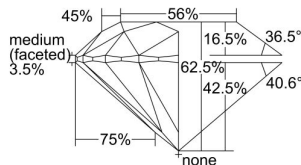

GIA®

FACSIMILE

GIA REPORT 2427119381

Verify this report at gia.edu

GIA NATURAL DIAMOND DOSSIER®

January 27, 2022
GIA Report Number 2427119381
Shape and Cutting Style ..... Round Brilliant
Measurements ..... 3.62 - 3.64 x 2.27 mm

GRADING RESULTS

Carat Weight ..... 0.18 carat
Color Grade ..... E
Clarity Grade VS1
Cut Grade ..... Excellent

ADDITIONAL GRADING INFORMATION

Polish ..... Excellent
Symmetry ..... Excellent
Fluorescence ..... None
Clarity Characteristics ..... Cloud
Inscription(s): GIA 2427119381

PROPORTIONS

Profile to actual proportions

GRADING SCALES

GIA COLOR SCALE

COLORESS	D
	E
	F
	G
	H
	I
	J
NEAR COLORESS	K
	L
FANIT	M
	N
	O
	P
VERY LIGHT	Q
	R
	S
	T
	U
	V
	W
	X
	Y
LIGHT	Z

GIA CLARITY SCALE

	FLAWLESS
	INTERNALLY FLAWLESS
VERY VERY SLIGHTLY INCLUDED	VVS₁
	VVS₂
VERY SLIGHTLY INCLUDED	VS₁
	VS₂
SLIGHTLY INCLUDED	SI₁
	SI₂
	I₁
	I₂
INCLUDED	I₃

GIA CUT SCALE

	EXCELLENT
	VERY GOOD
	GOOD
	FAIR
	POOR