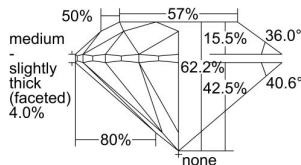

GIA®

FACSIMILE

GIA REPORT 2427130579

Verify this report at GIA.edu

GIA NATURAL DIAMOND DOSSIER®

January 28, 2022
GIA Report Number 2427130579
Shape and Cutting Style ..... Round Brilliant
Measurements ..... 4.29 - 4.31 x 2.68 mm

GRADING RESULTS

Carat Weight ..... 0.31 carat
Color Grade ..... G
Clarity Grade VVS1
Cut Grade ..... Excellent

ADDITIONAL GRADING INFORMATION

Polish ..... Excellent
Symmetry ..... Excellent
Fluorescence ..... Faint
Clarity Characteristics ..... Pinpoint
Inscription(s): GIA 2427130579

PROPORTIONS

Profile to actual proportions

GRADING SCALES

GIA COLOR SCALE

COLORESS	D
	E
	F
	G
	H
	I
	J
NEAR COLORESS	K
	L
Faint	M
	N
	O
	P
	Q
	R
	S
	T
	U
	V
	W
	X
	Y
Light	Z

GIA CLARITY SCALE

FLAWLESS	VERY VERY SLIGHTLY INCLUDED	VVS₁	
			VVS₂
INTERNALLY FLAWLESS	VERY SLIGHTLY INCLUDED	VS₁	
		VS₂	
SLIGHTLY INCLUDED	INCLUDED	SI₁	
		SI₂	
I₁	I₂	I₃	

GIA CUT SCALE

EXCELLENT
VERY GOOD
GOOD
FAIR
POOR