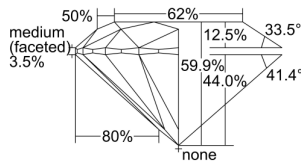

GIA®

FACSIMILE

GIA REPORT 2427264242

Verify this report at GIA.edu

GIA NATURAL DIAMOND DOSSIER®

February 08, 2022
GIA Report Number **2427264242**
Shape and Cutting Style ..... **Round Brilliant**
Measurements ..... **4.43 - 4.46 x 2.66 mm**

GRADING RESULTS

Carat Weight ..... **0.32 carat**
Color Grade ..... **G**
Clarity Grade **VVS1**
Cut Grade ..... **Excellent**

ADDITIONAL GRADING INFORMATION

Polish ..... **Excellent**
Symmetry ..... **Excellent**
Fluorescence ..... **Very Strong Blue**
Clarity Characteristics.. **Pinpoint, Cavity, Manufacturing Remnant**
Inscription(s): **GIA 2427264242**

PROPORTIONS

Profile to actual proportions

GRADING SCALES

GIA COLOR SCALE	GIA CLARITY SCALE	GIA CUT SCALE	
D	FLAWLESS	EXCELLENT	
E	INTERNALLY FLAWLESS		
F		VVS₁	VERY GOOD
G	VVS₂		
H	VS₁	GOOD	
I	VS₂		
J	SI₁	FAIR	
K	SI₂		
L	I₁	POOR	
M	I₂		
N	I₃		
O			
P			
Q			
R			
S			
T			
U			
V			
W			
X			
Y			
Z