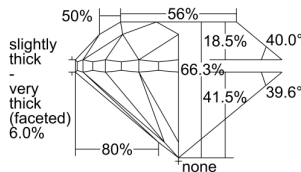

GIA®

FACSIMILE

GIA REPORT 2427295844

Verify this report at GIA.edu

GIA NATURAL DIAMOND DOSSIER®

February 10, 2022
GIA Report Number 2427295844
Shape and Cutting Style ..... Round Brilliant
Measurements ..... 4.07 - 4.13 x 2.72 mm

GRADING RESULTS

Carat Weight ..... 0.30 carat
Color Grade ..... H
Clarity Grade VS1
Cut Grade ..... Good

ADDITIONAL GRADING INFORMATION

Polish ..... Excellent
Symmetry ..... Very Good
Fluorescence ..... Faint
Clarity Characteristics ..... Crystal, Pinpoint
Inscription(s): GIA 2427295844

PROPORTIONS

GRADING SCALES

GIA COLOR SCALE	GIA CLARITY SCALE	GIA CUT SCALE
COLOURLESS	FLAWLESS	EXCELLENT
D	INTERNALLY FLAWLESS	
E	VVS₁	VERY GOOD
F		
G	VVS₂	
H	VS₁	GOOD
I	VS₂	
J	SI₁	FAIR
K	SI₂	
L	I₁	POOR
M		
N	I₂	
O	I₃	
P		
Q		
R		
S		
T		
U		
V		
W		
X		
Y		
Z