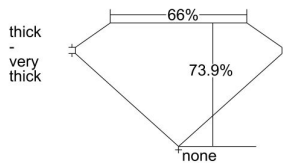

GIA®

FACSIMILE

GIA REPORT 2427506391

Verify this report at GIA.edu

GIA NATURAL DIAMOND DOSSIER®

February 28, 2022
GIA Report Number 2427506391
Shape and Cutting Style ..... Square Modified Brilliant
Measurements ..... 4.61 x 4.46 x 3.30 mm

GRADING RESULTS

Carat Weight ..... 0.60 carat
Color Grade I
Clarity Grade VS1

ADDITIONAL GRADING INFORMATION

Polish ..... Excellent
Symmetry ..... Very Good
Fluorescence ..... Faint
Clarity Characteristics ..... Feather, Cloud
Inscription(s): GIA 2427506391

PROPORTIONS

Profile not to actual proportions

GRADING SCALES

GIA COLOR SCALE		GIA CLARITY SCALE			
COLORLESS	D	VERY VERY SLIGHTLY INCLUDED	FLAWLESS		
	E		INTERNALLY FLAWLESS		
	F		VVS₁		
	NEAR COLORLESS	G	VERY SLIGHTLY INCLUDED	VVS₂	
		H		VS₁	
		FAINT	I	SLIGHTLY INCLUDED	VS₂
			J		SI₁
			K	INCLUDED	SI₂
	LIGHT	L	INCLUDED	I₁	
		M		I₂	
N		I₃			
O					
P					
Q					
R					
S					
T					
U					
V					
W					
X					
Y					
Z