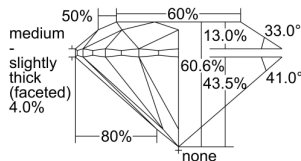

GIA®

FACSIMILE

GIA REPORT 2427611469

Verify this report at GIA.edu

GIA NATURAL DIAMOND DOSSIER®

March 10, 2022
GIA Report Number 2427611469
Shape and Cutting Style ..... Round Brilliant
Measurements ..... 5.73 - 5.76 x 3.48 mm

GRADING RESULTS

Carat Weight ..... 0.71 carat
Color Grade ..... G
Clarity Grade VS1
Cut Grade ..... Excellent

ADDITIONAL GRADING INFORMATION

Polish ..... Excellent
Symmetry ..... Excellent
Fluorescence ..... None
Clarity Characteristics..... Crystal, Feather, Cloud, Pinpoint
Inspection(s): GIA 2427611469

PROPORTIONS

Profile to actual proportions

GRADING SCALES

GIA COLOR SCALE	GIA CLARITY SCALE	GIA CUT SCALE	
D	FLAWLESS	EXCELLENT	
E	INTERNALLY FLAWLESS		
F		VVS₁	VERY GOOD
G	VVS₂		
H	VS₁	GOOD	
I	VS₂		
J	SI₁	FAIR	
K	SI₂		
L	I₁	POOR	
M	I₂		
N	I₃		
O			
P			
Q			
R			
S			
T			
U			
V			
W			
X			
Y			
Z