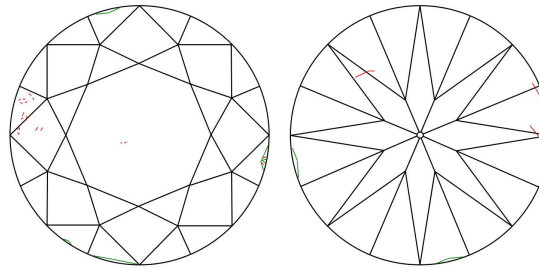

GIA NATURAL DIAMOND GRADING REPORT

March 25, 2022
 GIA Report Number 2427630184
 Shape and Cutting Style Round Brilliant
 Measurements 7.22 - 7.29 x 4.59 mm

GRADING RESULTS

Carat Weight 1.50 carat
 Color Grade K
 Clarity Grade VS1
 Cut Grade Excellent

ADDITIONAL GRADING INFORMATION

Polish Excellent
 Symmetry Very Good
 Fluorescence None
 Inscription(s): GIA 2427630184

Comments: Additional clouds are not shown. Pinpoints are not shown.

PROPORTIONS

Profile to actual proportions

CLARITY CHARACTERISTICS

KEY TO SYMBOLS*

- Cloud
- Natural
- Feather
- Needle
- Indented Natural

* Red symbols denote internal characteristics (inclusions). Green or black symbols denote external characteristics (blemishes). Diagram is an approximate representation of the diamond, and symbols shown indicate type, position, and approximate size of clarity characteristics. All clarity characteristics may not be shown. Details of finish are not shown.