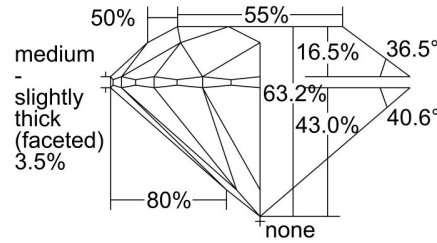

GIA NATURAL DIAMOND GRADING REPORT

March 25, 2022
 GIA Report Number 2427630184
 Shape and Cutting Style Round Brilliant
 Measurements 7.22 - 7.29 x 4.59 mm

GRADING RESULTS

Carat Weight 1.50 carat
 Color Grade K
 Clarity Grade VS1
 Cut Grade Excellent

ADDITIONAL GRADING INFORMATION

Polish Excellent
 Symmetry Very Good
 Fluorescence None
 Inscription(s): GIA 2427630184

Comments: Additional clouds are not shown. Pinpoints are not shown.

PROPORTIONS

Profile to actual proportions

CLARITY CHARACTERISTICS

KEY TO SYMBOLS*

- Cloud
- Natural
- Feather
- Needle
- Indented Natural

* Red symbols denote internal characteristics (inclusions). Green or black symbols denote external characteristics (blemishes). Diagram is an approximate representation of the diamond, and symbols shown indicate type, position, and approximate size of clarity characteristics. All clarity characteristics may not be shown. Details of finish are not shown.