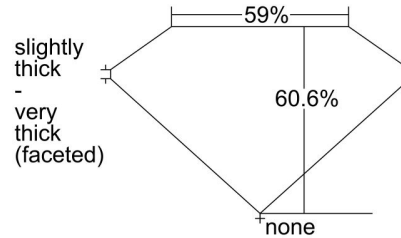

GIA NATURAL DIAMOND GRADING REPORT

June 10, 2022  
 GIA Report Number ..... 2427645218  
 Shape and Cutting Style ..... Oval Brilliant  
 Measurements ..... 8.80 x 5.93 x 3.59 mm

GRADING RESULTS

Carat Weight ..... 1.20 carat  
 Color Grade ..... I  
 Clarity Grade ..... SI1

ADDITIONAL GRADING INFORMATION

Polish ..... Excellent  
 Symmetry ..... Very Good  
 Fluorescence ..... Faint  
 Inscription(s): GIA 2427645218  
**Comments:** Additional clouds are not shown.

PROPORTIONS

Profile not to actual proportions

CLARITY CHARACTERISTICS

KEY TO SYMBOLS\*

-  Cavity
-  Feather
-  Cloud

\* Red symbols denote internal characteristics (inclusions). Green or black symbols denote external characteristics (blemishes). Diagram is an approximate representation of the diamond, and symbols shown indicate type, position, and approximate size of clarity characteristics. All clarity characteristics may not be shown. Details of finish are not shown.