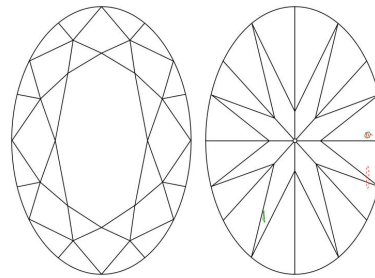

GIA NATURAL DIAMOND GRADING REPORT

June 10, 2022  
 GIA Report Number ..... 2427645218  
 Shape and Cutting Style ..... Oval Brilliant  
 Measurements ..... 8.80 x 5.93 x 3.59 mm

GRADING RESULTS

Carat Weight ..... 1.20 carat  
 Color Grade ..... I  
 Clarity Grade ..... SI1

ADDITIONAL GRADING INFORMATION

Polish ..... Excellent  
 Symmetry ..... Very Good  
 Fluorescence ..... Faint  
 Inscription(s): GIA 2427645218  
**Comments:** Additional clouds are not shown.

PROPORTIONS

Profile not to actual proportions

CLARITY CHARACTERISTICS

KEY TO SYMBOLS\*

-  Cavity
-  Feather
-  Cloud

\* Red symbols denote internal characteristics (inclusions). Green or black symbols denote external characteristics (blemishes). Diagram is an approximate representation of the diamond, and symbols shown indicate type, position, and approximate size of clarity characteristics. All clarity characteristics may not be shown. Details of finish are not shown.