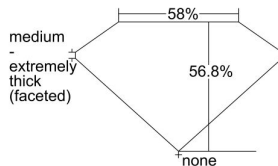

GIA®

FACSIMILE

GIA REPORT 2427695692

Verify this report at GIA.edu

GIA NATURAL DIAMOND DOSSIER®

March 17, 2022
GIA Report Number 2427695692
Shape and Cutting Style ..... Heart Brilliant
Measurements ..... 4.94 x 5.24 x 2.98 mm

GRADING RESULTS

Carat Weight ..... 0.46 carat
Color Grade ..... E
Clarity Grade VVS1

ADDITIONAL GRADING INFORMATION

Polish ..... Good
Symmetry ..... Very Good
Fluorescence ..... Faint
Clarity Characteristics..... Pinpoint, Feather, Surface Graining
Inspection(s): GIA 2427695692

PROPORTIONS

Profile not to actual proportions

GRADING SCALES

GIA COLOR SCALE		GIA CLARITY SCALE	
COLORLESS	D	VERY VERY SLIGHTLY INCLUDED	FLAWLESS
	E		INTERNALLY FLAWLESS
	F		VVS₁
	G		VVS₂
	H		VS₁
	I		VS₂
	J		SI₁
	K		SI₂
	L		I₁
	M		I₂
NEAR COLORLESS	N	SLIGHTLY INCLUDED	I₃
	O		
	P		
	Q		
FAINT	R		
	S		
	T		
	U		
VERT LIGHT	V		
	W		
	X		
	Y		
LIGHT	Z