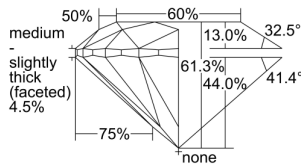

GIA®

FACSIMILE

GIA REPORT 2427710314

Verify this report at GIA.edu

GIA NATURAL DIAMOND DOSSIER®

March 16, 2022
GIA Report Number 2427710314
Shape and Cutting Style ..... Round Brilliant
Measurements ..... 5.06 - 5.11 x 3.12 mm

GRADING RESULTS

Carat Weight ..... 0.50 carat
Color Grade ..... F
Clarity Grade S11
Cut Grade ..... Excellent

ADDITIONAL GRADING INFORMATION

Polish ..... Excellent
Symmetry ..... Very Good
Fluorescence ..... None
Clarity Characteristics ..... Crystal, Cloud
Inscription(s): GIA 2427710314

PROPORTIONS

Profile to actual proportions

GRADING SCALES

GIA COLOR SCALE	GIA CLARITY SCALE	GIA CUT SCALE	
D	FLAWLESS	EXCELLENT	
E	INTERNALLY FLAWLESS		
F		VVS₁	VERY GOOD
G	VVS₂		
H	VS₁	GOOD	
I	VS₂		
J	S1₁	FAIR	
K	S1₂		
L	I₁	POOR	
M	I₂		
N	I₃		
O			
P			
Q			
R			
S			
T			
U			
V			
W			
X			
Y			
Z