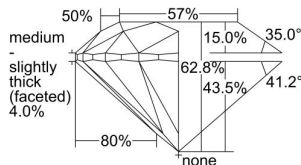

GIA®

FACSIMILE

GIA REPORT 2427738324

Verify this report at GIA.edu

GIA NATURAL DIAMOND DOSSIER®

March 22, 2022
GIA Report Number **2427738324**
Shape and Cutting Style ..... **Round Brilliant**
Measurements ..... **4.50 - 4.54 x 2.84 mm**

GRADING RESULTS

Carat Weight ..... **0.36 carat**
Color Grade ..... **G**
Clarity Grade **VVS2**
Cut Grade ..... **Excellent**

ADDITIONAL GRADING INFORMATION

Polish ..... **Very Good**
Symmetry ..... **Excellent**
Fluorescence ..... **None**
Clarity Characteristics..... **Indented Natural**
Inscription(s): **GIA 2427738324**

PROPORTIONS

Profile to actual proportions

GRADING SCALES

GIA COLOR SCALE	GIA CLARITY SCALE	GIA CUT SCALE	
D	FLAWLESS	EXCELLENT	
E	INTERNALLY FLAWLESS		
F		VVS₁	VERY GOOD
G	VVS₂		
H	VS₁	GOOD	
I	VS₂		
J	SI₁	FAIR	
K	SI₂		
L	I₁	POOR	
M	I₂		
N	I₃		
O			
P			
Q			
R			
S			
T			
U			
V			
W			
X			
Y			
Z